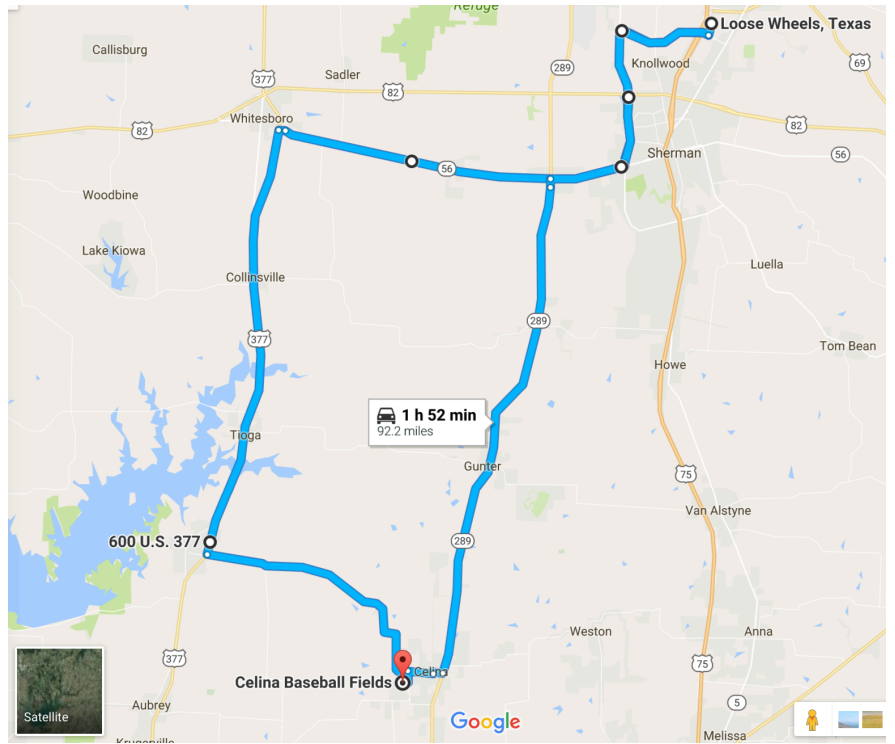

2017 ROUTE

Old Celina Park

12670 FM428, Celina, TX 75009

Loose Wheels

4716 Pool Rd, Denison, TX 75020

Old Celina Park to Loose Wheels

Head east toward FM428 W
Turn left onto FM428 E
Turn left onto FM 455 W
Turn right onto US-377 N
Head north on US-377 N toward E
McDonald Dr
Turn right onto Spur 129
Turn right onto TX-56 E/Sherman Dr
Turn left to merge onto N Heritage Pkwy
Turn right onto Grayson Dr
Turn left onto Pool Rd

Loose Wheels to Old Celina Park

Head west on Pool Rd toward Reba Dr
Turn right onto Grayson Dr
Turn left onto N Heritage Pkwy
Take the ramp to TX-56 W/W Houston St
Turn right onto TX-56 W/W Houston St
Turn left to merge onto TX-289 S/Preston Rd
Merge onto TX-289 S/Preston Rd
Turn right onto E Pecan St
Turn left onto N Oklahoma Dr
Turn right onto FM 455 W/E Walnut St
Continue to follow FM 455 W
Turn left onto FM428 W
Turn right at Hot Springs Way